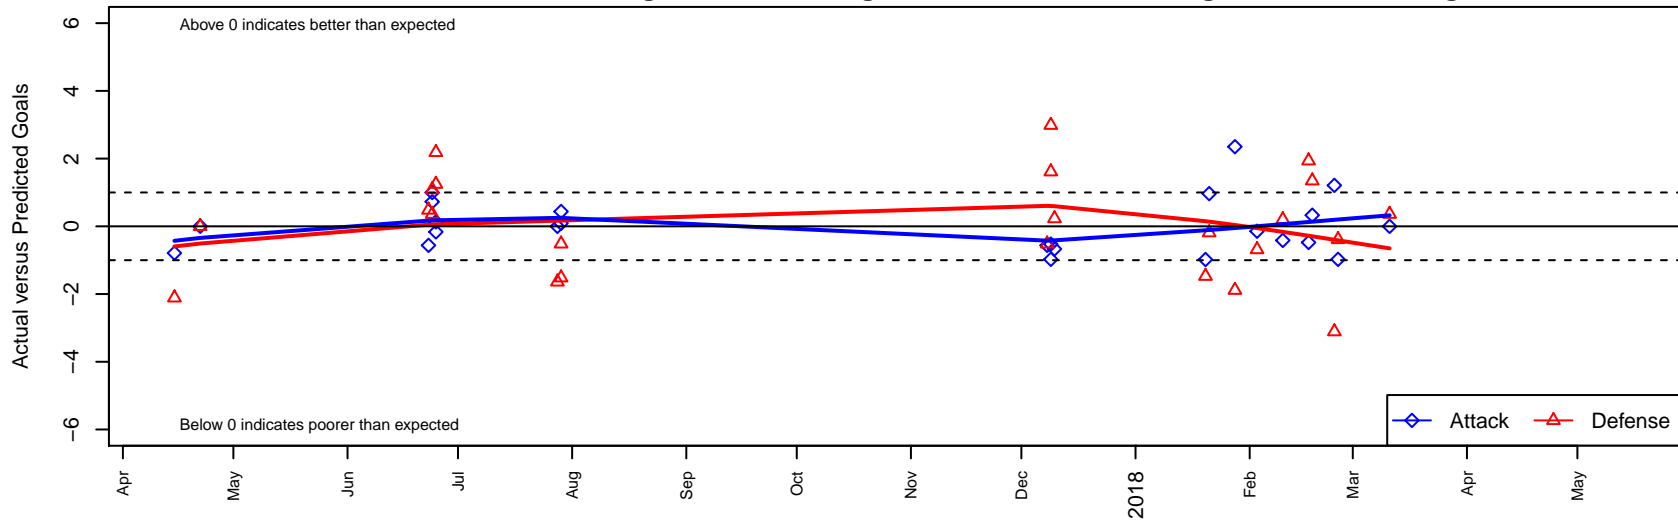

PCU Red B01

Portland City United SC
 Portland, OR
 B01 total strength=1436
 attack=11.97 defense=6.84
 spr league = PTT Win B01 Div 1

alt names used:
 PCU 2001B – RED
 PORTLAND CITY UNITED SC PCU 2001B – F
 PORTLAND CITY UNITED SC PCU 2001B – F
 PCU 01B Red

Venues played:
 2016 OYS Presidents Cup B01
 2017 Clash At the Border Gold/Silver/Bronze
 2017 Oswego Nike Cup Silver U17
 2017 Timbers Winter Showcase 2001 Showcas
 2017 PTT Winter B01 Division 1

PCU Red B01
 Dots are actual minus expected GF (blue circles) and GA (red triangles).
 Blue line is smoothed change in attack strength. Red is smoothed change in defense strength.

**attack and defense variance (black dot)
relative to other teams
and top 10 in region**

**attack and defense rating
relative to others at age
and all opponents in last 13 months**

Performance relative to 13 month average